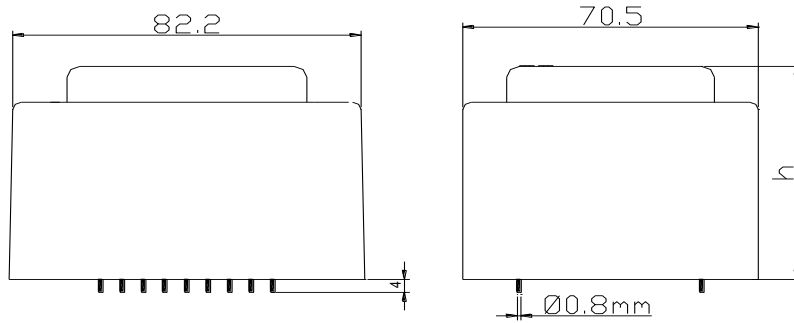

### ENCAPSULATED TRANSFORMERS

According EN61558, EN60590, EN60472, UL506, UL1585, UL5085 · External protection

Frame size	Out Power at 70°C	Heigh (h)	Weight (kg)
E7827	50VA	59,5mm	1,25
E7836	60VA	68,5mm	1,5
E7841	70VA	72,5mm	1,7

Custom-made models are available on request.

- \* Out power up to 50VA to 70VA
- \* Standard type cast housing
- \* According ROHS regulation
- \* High voltage resistance
- \* Self-extinguishing cast housing and sealing material
- \* 100% piece inspection