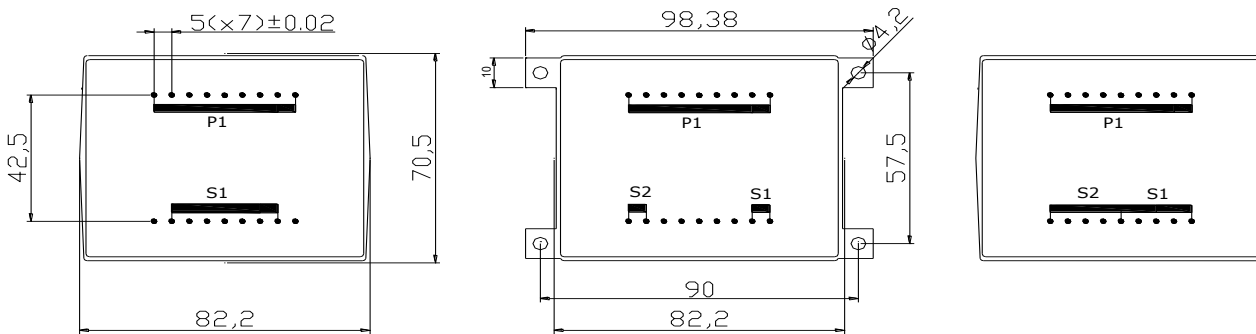

### ENCAPSULATED TRANSFORMERS

According EN61558, EN60590, EN60472, UL506, UL1585, UL5085 · External protection

Frame size	Out Power at 70°C	Heigh (h)	Weight (kg)
E7827	50VA	59,5mm	1,25
E7836	60VA	68,5mm	1,5
E7841	70VA	72,5mm	1,7