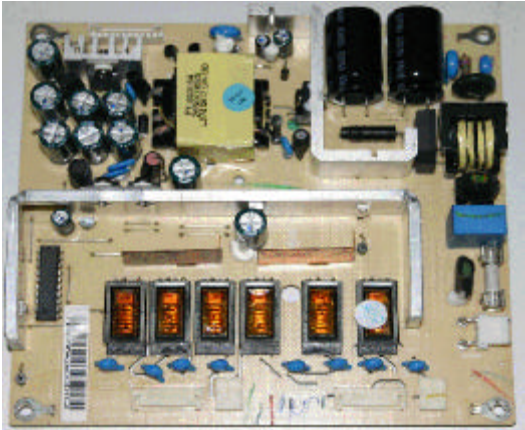

HR IP6L200004

INVERTER ORIGINAL REFER. EQUIVAL. AIVP-0006C FE6406A280G0179

Dimensiones / size : 156mm x 145mm

Conector Control / Control Connector CON301										
1	2	3	4	5	6	7	8	9	10	11
15V	15V	GND	GND	5V	5V	GND	N.C.	on-off	Br.pw	Br.A

LCD panel manuf.	LCD Panel cod.
LG-PHILIPS	

Marca / Brand	Model
LG	

Observaciones / Remarks