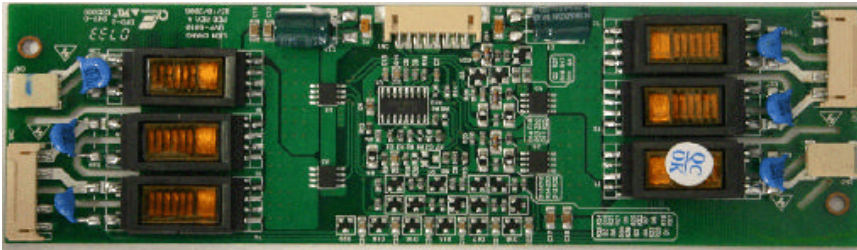

HR I06L20015

INVERTER ORIGINAL REFER. EQUIVAL. LIVP6010 - 30045615

Dimensiones / size : 180mm x 55mm

Conector Control / Control Connector							
1	2	3	4	5	6	7	8
12V	12V	12V	GND	GND	GND	Br.	on-off

LCD panel manuf.	LCD Panel cod.