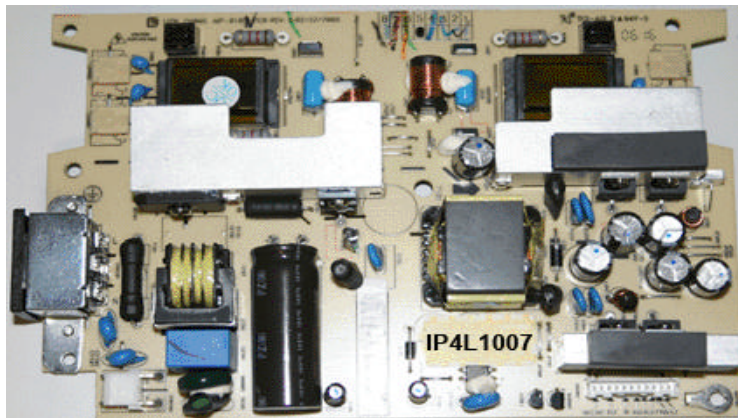

# HR IP4L100007

<b>INVERTER ORIGINAL REFER. EQUIVAL.</b>
AIP-0105N
FE6427A324N0406

Dimensiones / size : 188mm x 123mm

Conector Control / Control Connector CON002										
1	2	3	4	5	6	7	8	9	10	11
12V	12V	GND	GND	5V	5V	GND	5V	on-off	Br.pw	Br.A

LCD panel manuf.	LCD Panel cod.
LG-PHILIPS	

Marca / Brand	Model
LG VESTEL	

Observaciones / Remarks