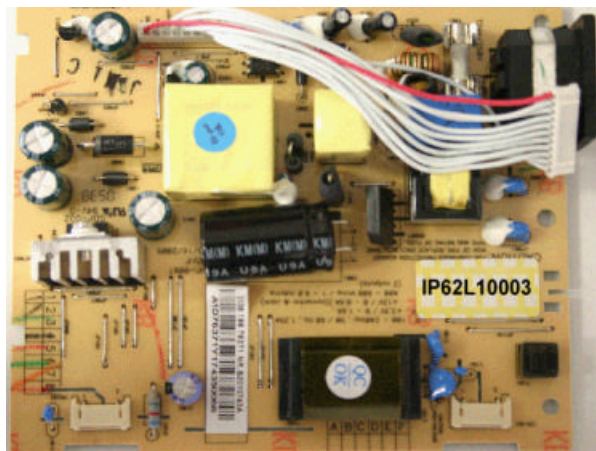

HR IP2L100003

INVERTER ORIGINAL REFER. EQUIVAL. AI-0097 3138 198 76371

Dimensiones / size : 135mm x 115mm

Conector Control / Control Connector CON101										
1	2	3	4	5	6	7	8	9	10	11
GND	Br.	on-off	P. Id.	GND	12V	12V	GND	3,3V	3,3V	GND

LCD panel manuf.	LCD Panel cod.
LG-PHILIPS	
CHUNGHWA	
HANNSTAR	

Marca / Brand	Model

Observaciones / Remarks