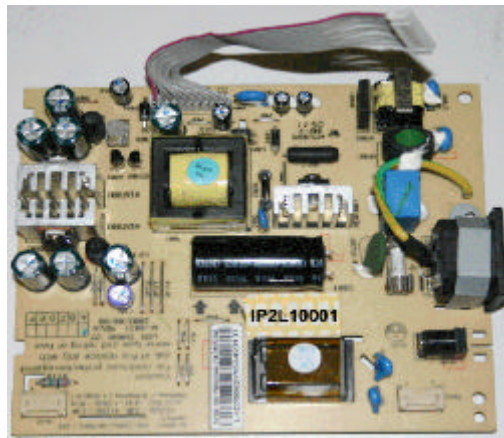

HR IP2L100001

INVERTER ORIGINAL REFER. EQUIVAL.
AI-0021A
3138 188 79062

Dimensiones / size : 150mm x 125mm

Conector Control / Control Connector CN001									
1	2	3	4	5	6	7	8	9	10
GND	Br.	on-off	P. Id.	N.C	GND	12V	GND	3,3V	3,3V

JACK 001		
1	2	3
12V	GND	GND

LCD panel manuf.	LCD Panel cod.
LG-PHILIPS	
CHUNGHWA	
HANNSTAR	

Marca / Brand	Model

Observaciones / Remarks