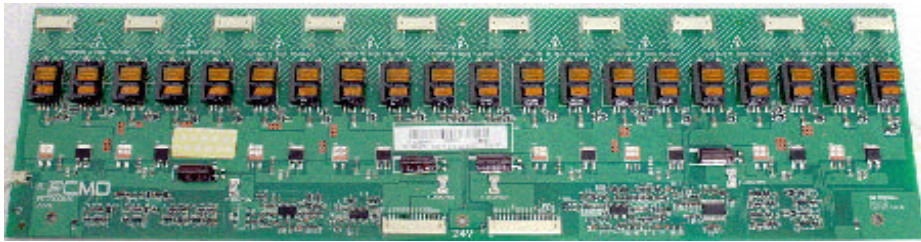

HR I20L30002

INVERTER ORIGINAL REFER. EQUIVAL.
VIT70006.60
27-D005816
1370H1-24A-V00-L1E0

Dimensiones / size : 420mm x 120mm

Conector Control / Control Connector CN1													
1	2	3	4	5	6	7	8	9	10	11	12	13	14
24V	24V	24V	24V	24V	GND	GND	GND	GND	GND	Sel.	E.pw.	I.pw.	on-off

Conector Control / Connector Control CN2											
1	2	3	4	5	6	7	8	9	10	11	12
24V	24V	24V	24V	24V	GND	GND	GND	GND	GND	N.C.	N.C.

CN13	
1	2
L.cfl	L.cfl

LCD panel manuf.	LCD Panel cod.
CHIMEI	T370H1-24A

Marca / Brand	Model