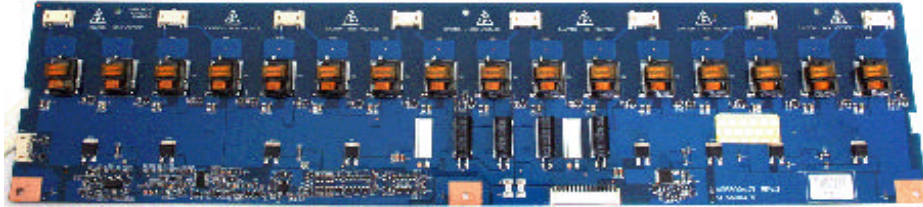

HR I16L30006

INVERTER ORIGINAL REFER. EQUIVAL.
VIT68004.70
704100395
4H.V1838.491/B1

Dimensiones / size : 430mm x 105mm

Conector Control / Control Connector CN1													
1	2	3	4	5	6	7	8	9	10	11	12	13	14
24V	24V	24V	24V	24V	GND	GND	GND	GND	GND	Br.an.	on-off	Br.pw	Sel.

CN10	
1	2
L.cfl	L.cfl

LCD panel manuf.	LCD Panel cod.
CHUNGHWA	CLAA370WF01 CLAA370WA03S

Marca / Brand	Model
SAMSUNG	LE37S62B

Observaciones / Remarks