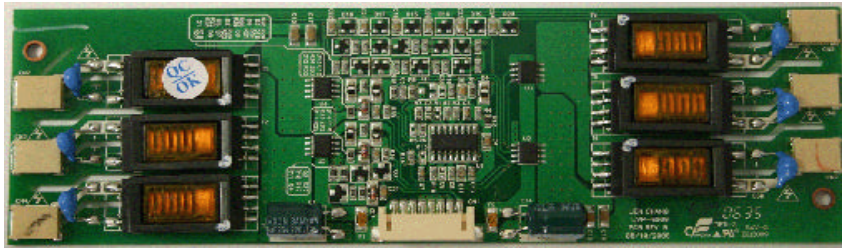

# HR I06L20014

<b>INVERTER ORIGINAL REFER. EQUIVAL.</b>
LIVP6009 - 30045614
LVE0321 - 30031727
PLCD0318604

Dimensiones / size : 180mm x 55mm

Conector Control / Control Connector							
1	2	3	4	5	6	7	8
12V	12V	12V	GND	GND	GND	Br.	on-off

LCD panel manuf.	LCD Panel cod.
AUOPTRONICS	A201SN01-V5

Marca / Brand	Model
JVC	LT20E50
VESTEL	LT20A5S

Observaciones / Remarks