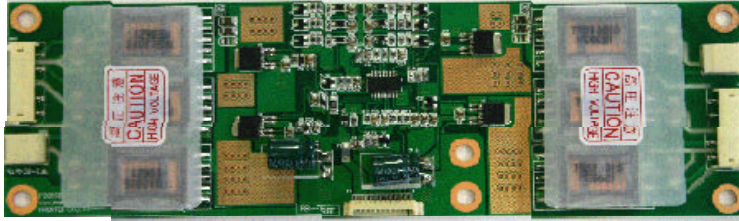

HR I06L20009

INVERTER ORIGINAL REFER. EQUIVAL.
FIF2066-51C
FIF2066-51D

Dimensiones / size : 188mm x 60mm

Conector Control / Control Connector											
12	11	10	9	8	7	6	5	4	3	2	1
15V	15V	15V	GND	GND	GND	GND	GND	on-off	GND	Br.	GND

LCD panel manuf.	LCD Panel cod.
SAMSUNG	LTM213U3 LTM213U4 / U5

Marca / Brand	Model

Observaciones / Remarks